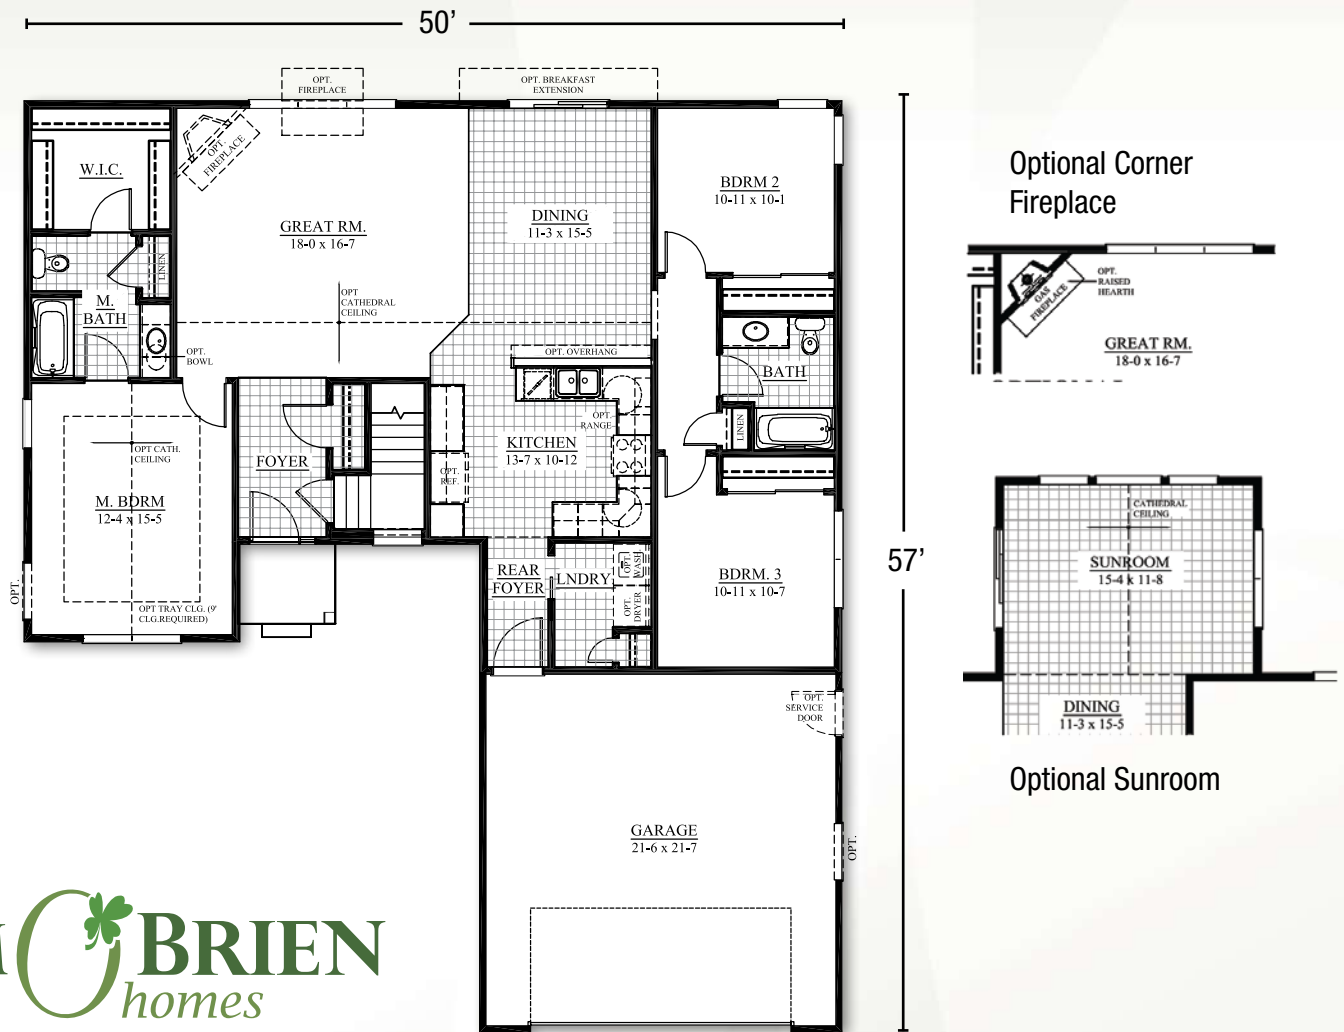

Bridgeport

1604 Sq. Ft.

Elevation A

Elevation B

TIM O'BRIEN
homes
Building for the way you live

Modified
11/2/08

Visit us online at: TimOBrienHomes.com
N16 W24132 Prairie Court, Suite 220 • Waukesha, WI 53188
262-542-5750 • Fax 262-542-9780