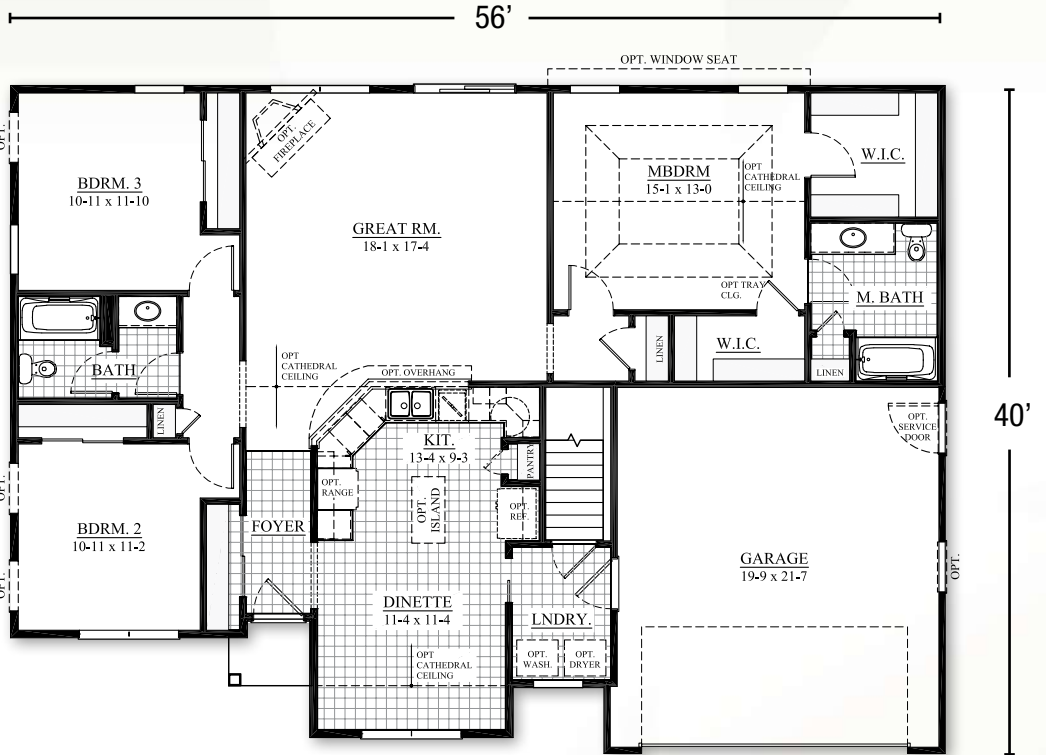

Holly

1640 Sq. Ft.

Elevation B

Elevation A

Optional Soaker Bath

Optional Corner Fireplace

TIM O'BRIEN homes

Building for the way you live