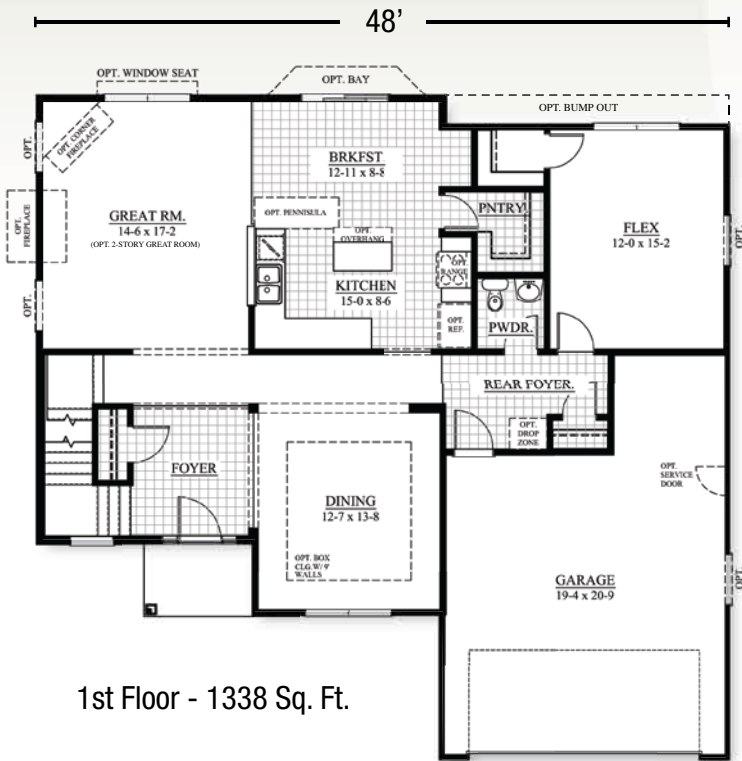

Tamarack

2695 Sq. Ft.

Optional In-Law Suite

Optional Luxury bath

46'

Optional Tech Center

TIM O'BRIEN homes

Building for the way you live