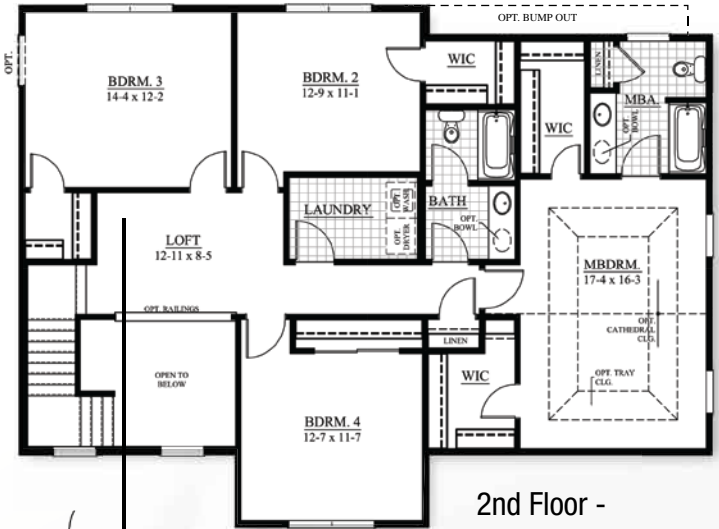

Tamarack

2695 Sq. Ft.

Optional In-Law Suite

Optional Luxury bath

46'

Optional Tech Center

TIM O'BRIEN homes

Building for the way you live