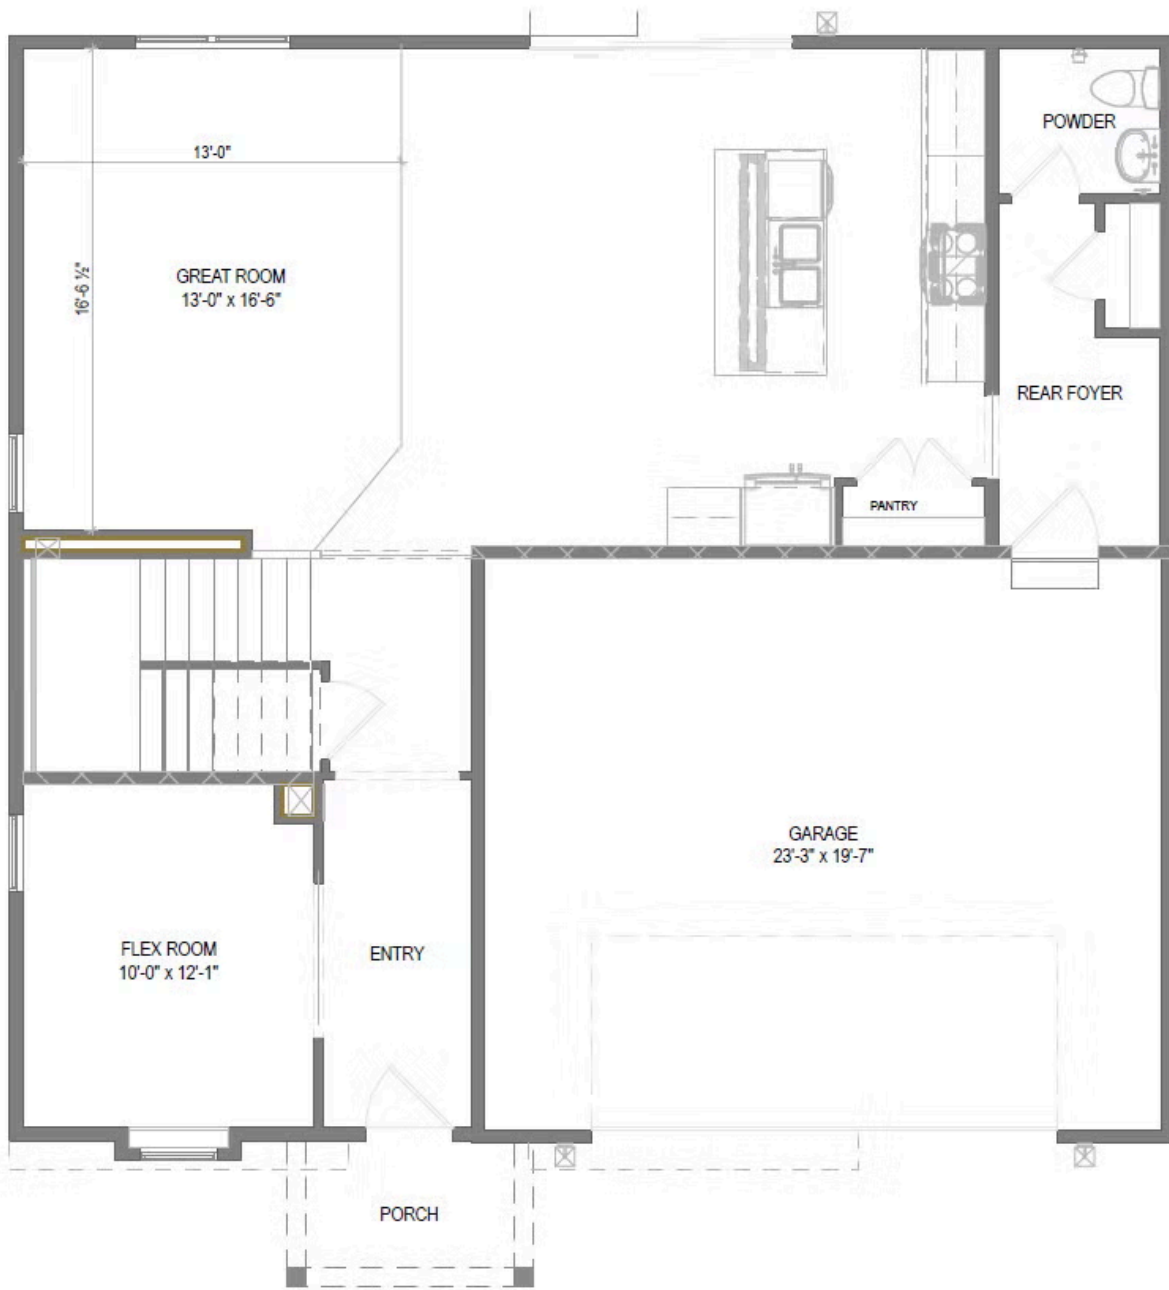

The Juneberry

Available in 37 Neighborhoods

TIM O'BRIEN
homes

Call Today
(262) 239-7342

First Floor

The information, text, graphics and links provided herein are provided by Tim O'Brien Homes as a convenience to its customers. Tim O'Brien Homes does not guarantee the accuracy or completeness of the information, text, graphics, links and other items contained on this website or any other website. All prices, promotions and specifications are subject to change at any time without notice based on the discretion of Tim O'Brien Homes.