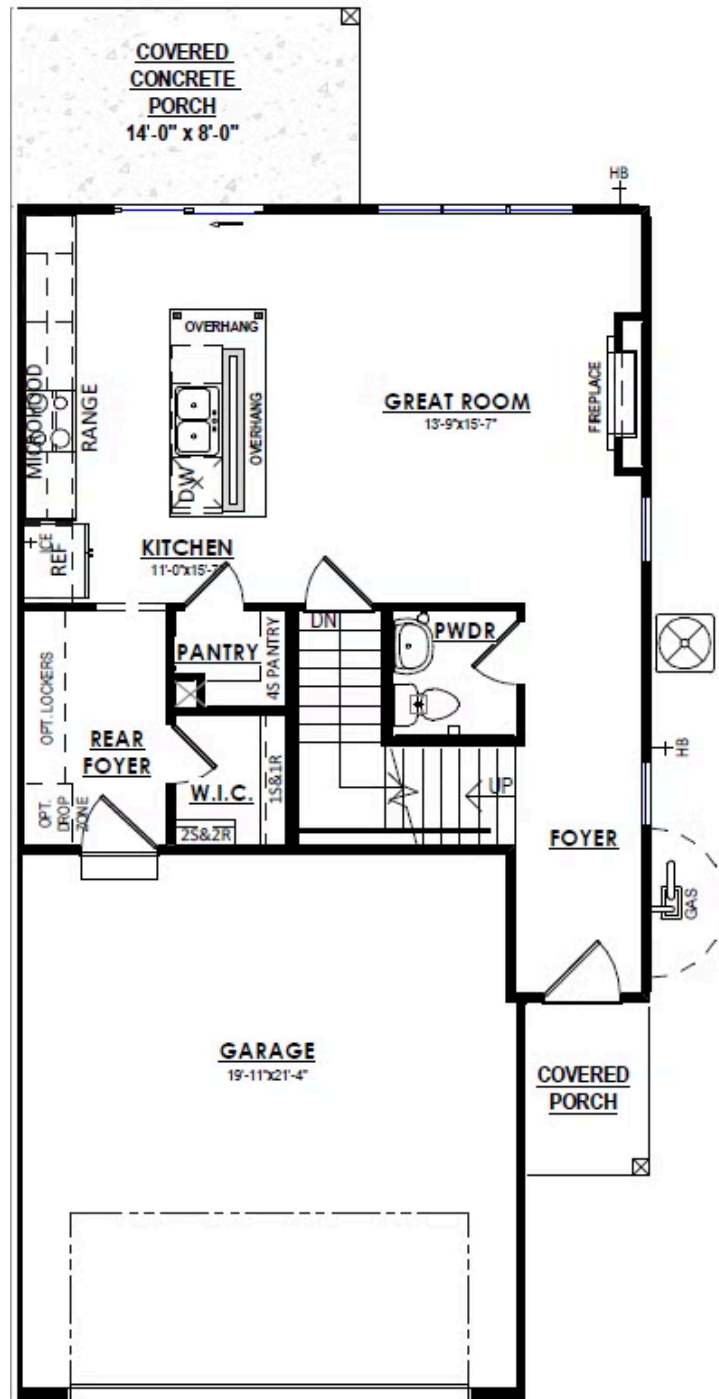

3173 Drumlin Ridge Drive

Cottage Grove, WI 53527

Call Today
(608) 401-4769