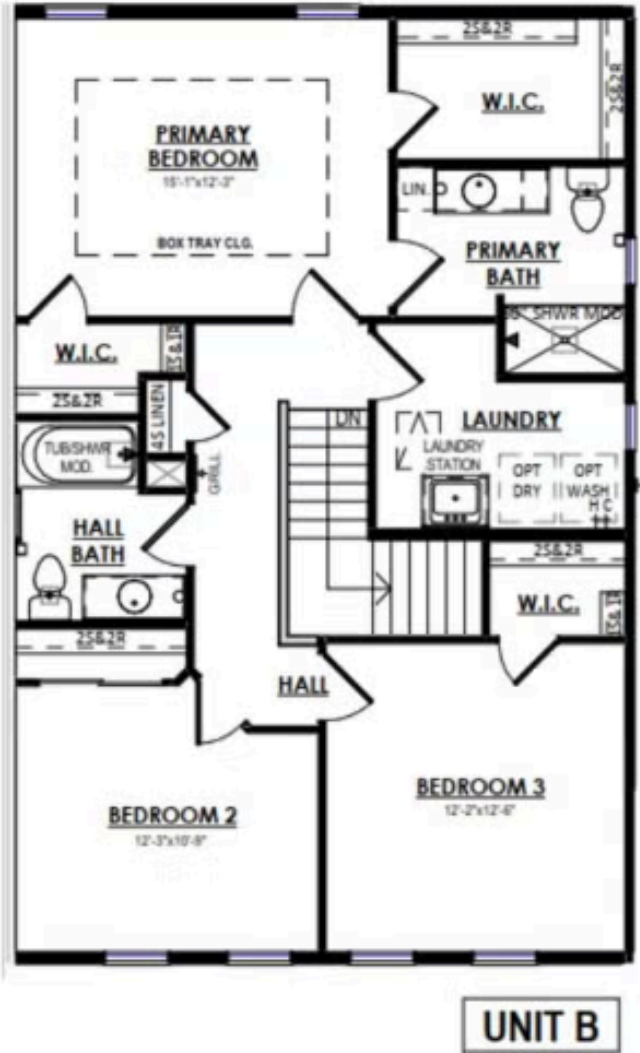

578 Buss Road

Cottage Grove, WI 53527

Call Today
(608) 401-4769

SECOND FLOOR