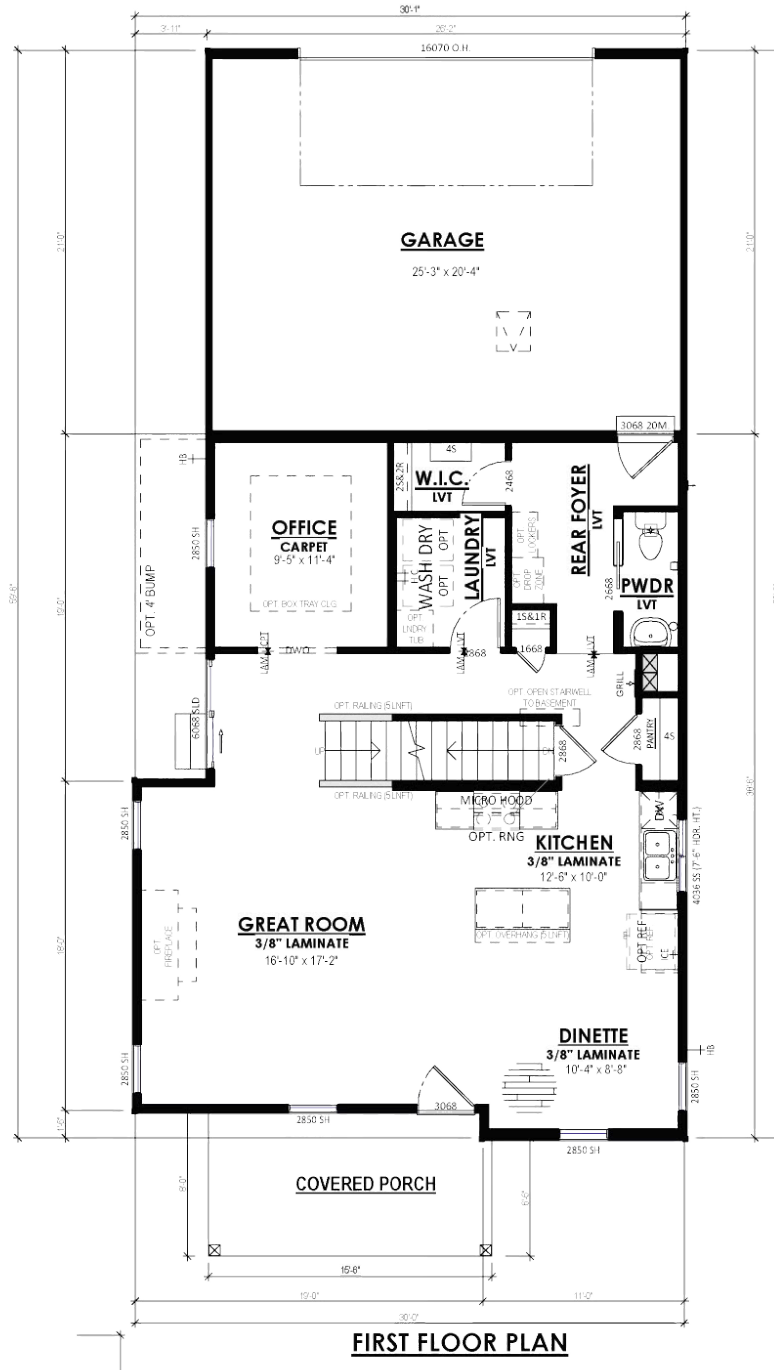

The Abbott

Terravessa

Call Today
(608) 401-4769