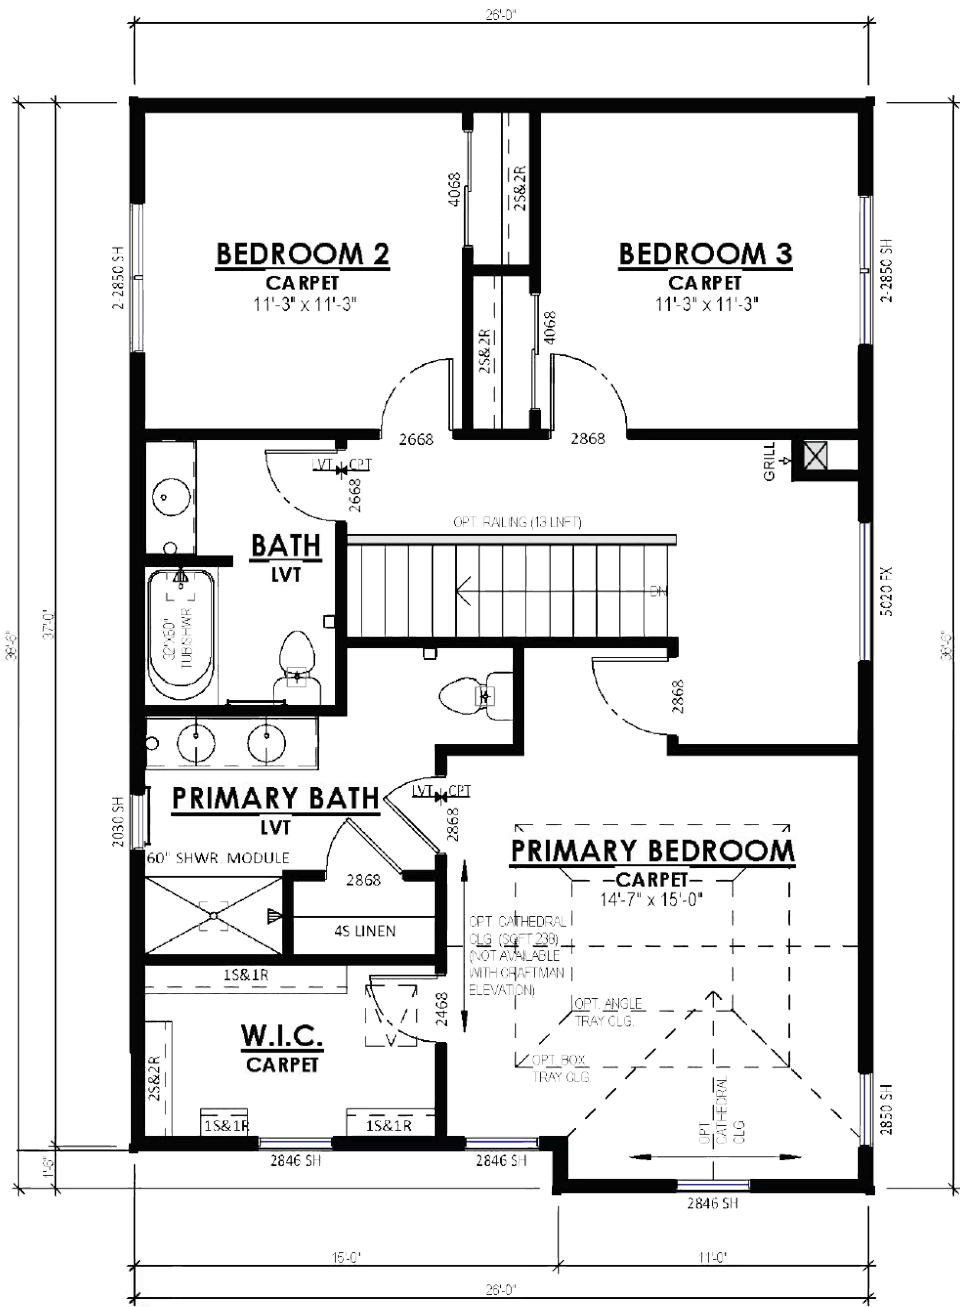

The Abbott

Terravessa

Call Today
(608) 401-4769

STANDARD SECOND FLOOR