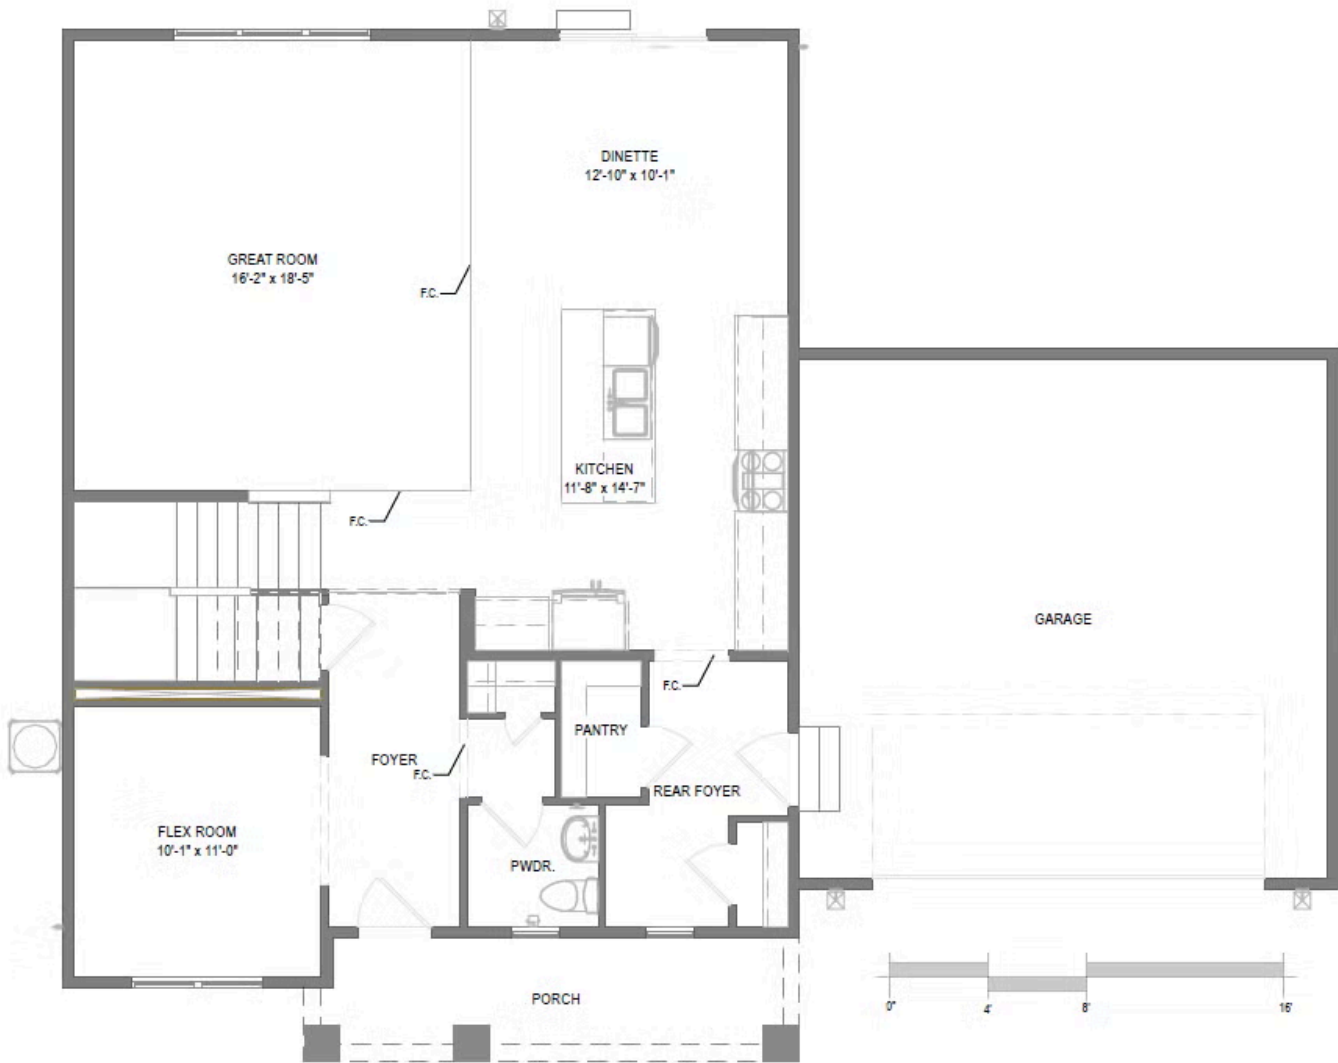

The Mulberry

Terravessa

TIM O'BRIEN
homes

Call Today
(608) 401-4769

First Floor

The information, text, graphics and links provided herein are provided by Tim O'Brien Homes as a convenience to its customers. Tim O'Brien Homes does not guarantee the accuracy or completeness of the information, text, graphics, links and other items contained on this website or any other website. All prices, promotions and specifications are subject to change at any time without notice based on the discretion of Tim O'Brien Homes.