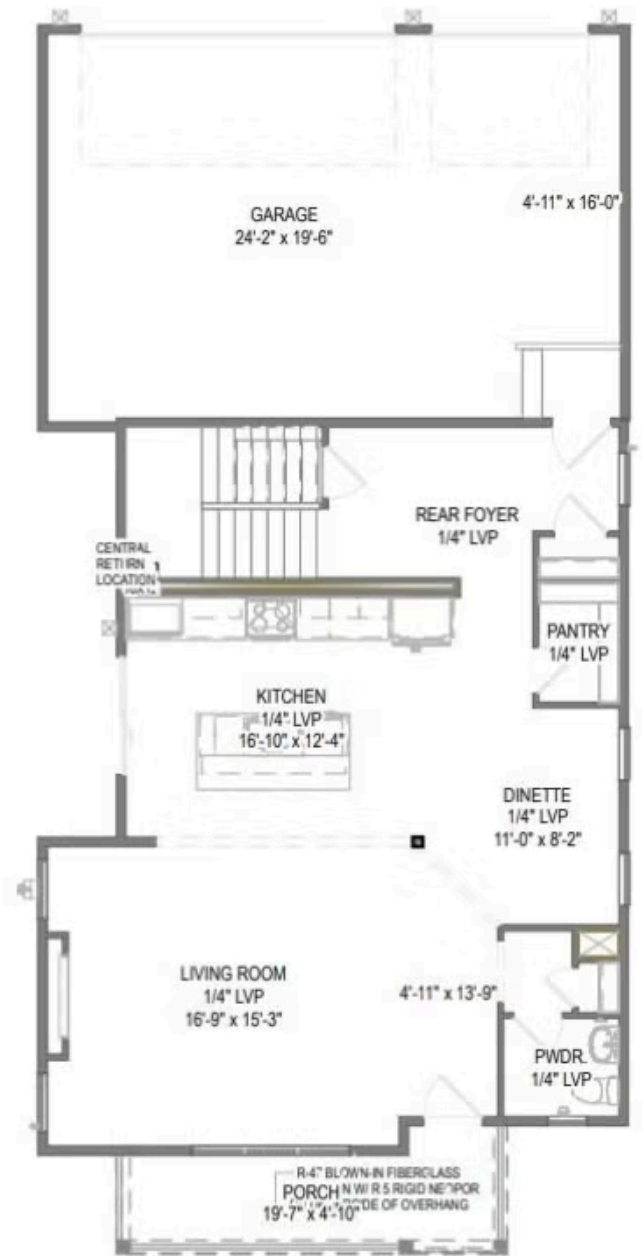

6671 Linnet Lane

Middleton, WI 53562

Call Today
(608) 401-4769

First Floor