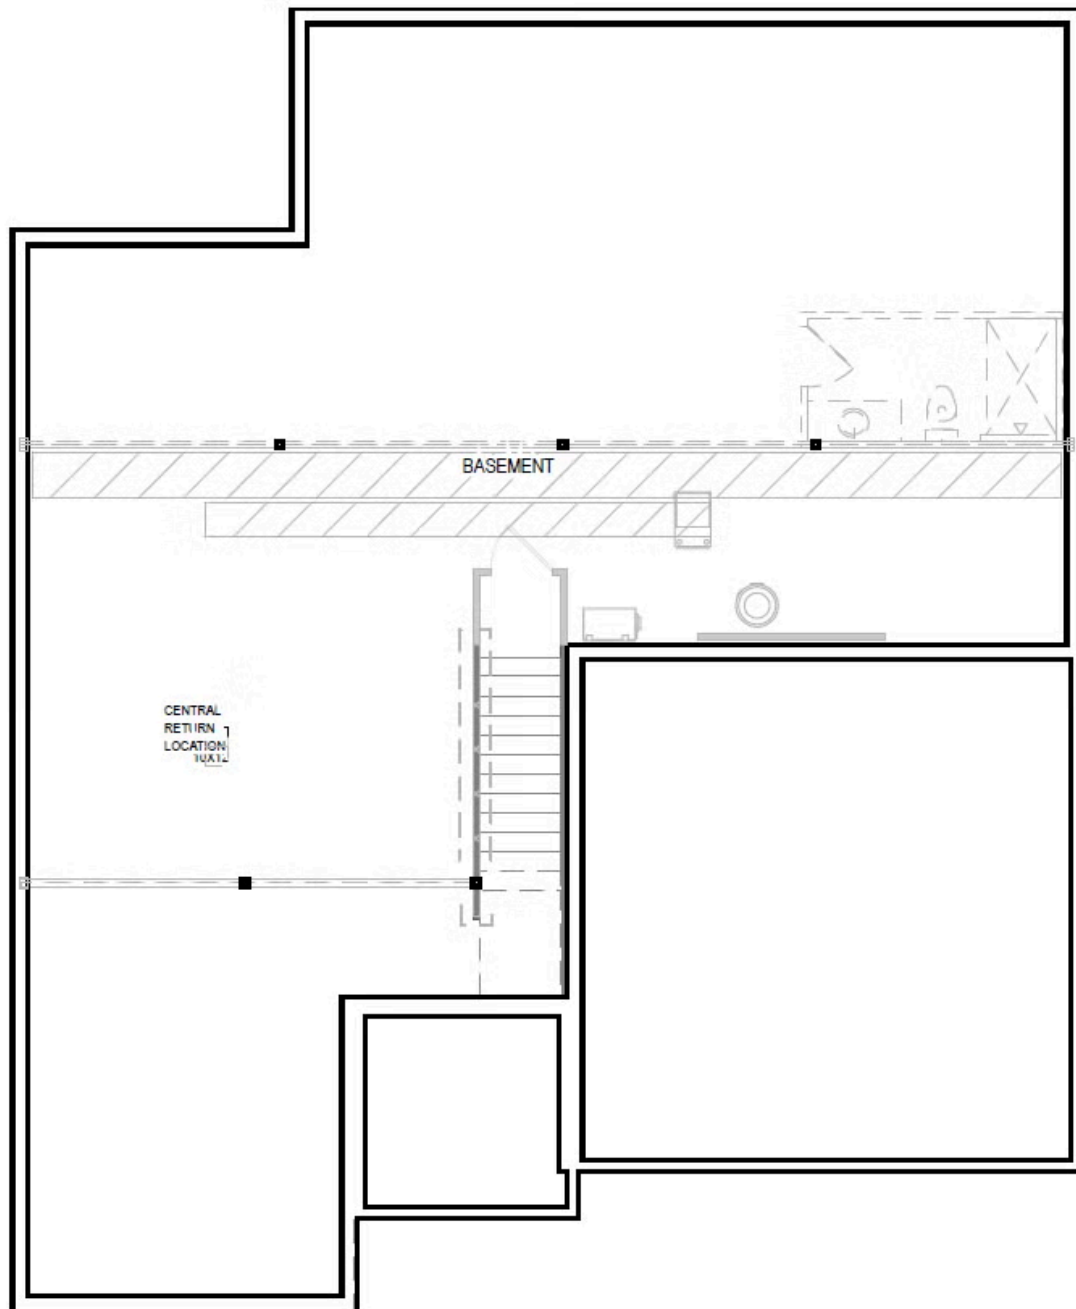

The Lavender

Elmwood Highland Estates

Call Today
(262) 239-7342

Basement