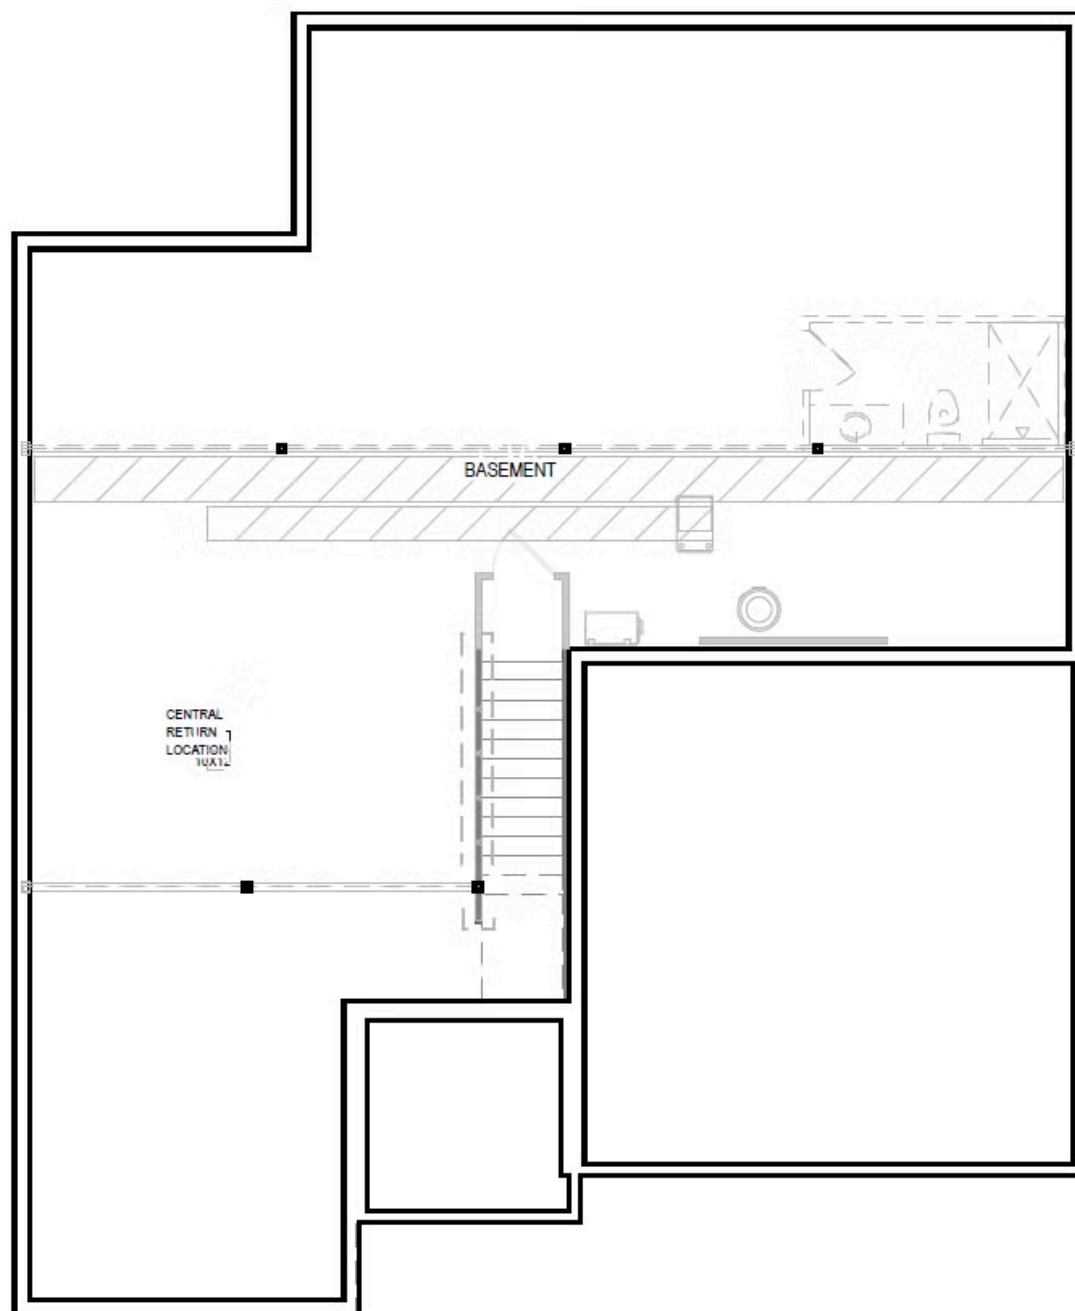

The Lavender

Bella Vista Estates

Call Today
(262) 239-7342

Basement